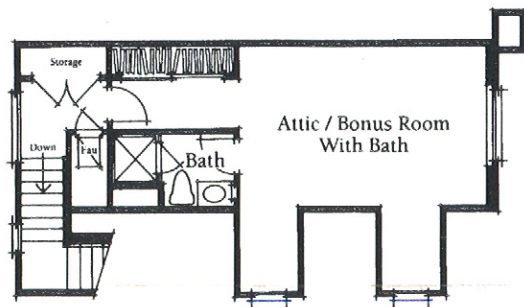

TRACT: (KELL) Kelsey Lane MODEL: D Veranda House (2) Alt. 2 - 2379 Sq.Ft. Sq.Ft. (Approx)
 Copyright ©The Inside Tract™ - All rights reserved.

First Floor

Second Floor Configuration
 With Third Floor Attic Option

Third Floor
 Attic Option