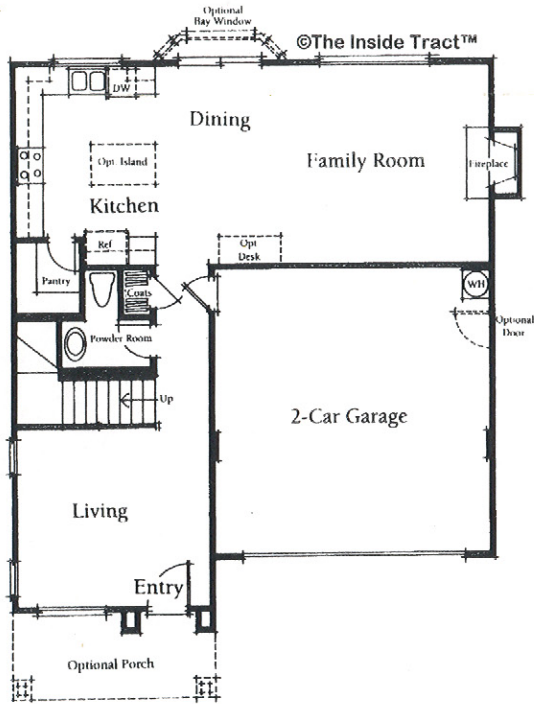

TRACT: (KELL) Kelsey Lane MODEL: D Veranda House (2) Alt. 2 - 2379 Sq.Ft. Sq.Ft. (Approx)
 Copyright ©The Inside Tract™ - All rights reserved.

First Floor

Second Floor Configuration
 With Third Floor Attic Option

Third Floor
 Attic Option