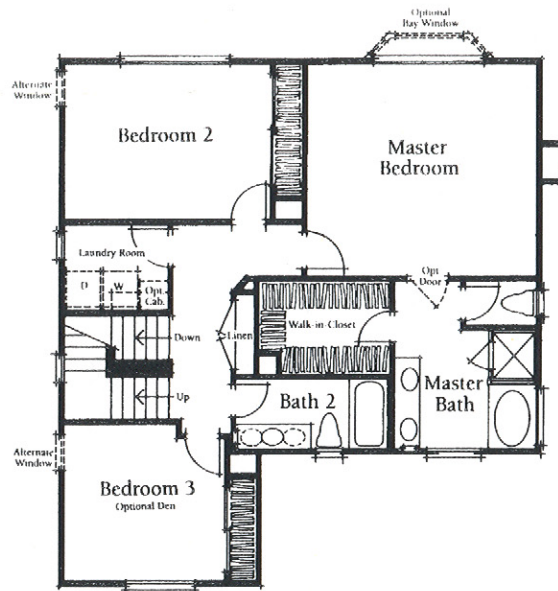

TRACT: (KELL) Kelsey Lane MODEL: D Veranda House (2) Alt. 2 - 2379 Sq.Ft. Sq.Ft. (Approx)
 Copyright ©The Inside Tract™ - All rights reserved.

First Floor

Second Floor Configuration
 With Third Floor Attic Option

Third Floor
 Attic Option