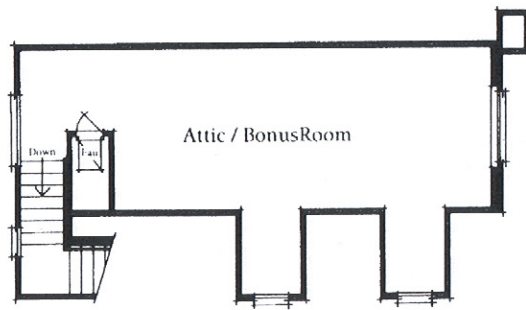

**TRACT: (KELL) Kelsey Lane MODEL: C Veranda House (2) Alt.1 - 2379 Sq.Ft. Sq.Ft. (Approx)**  
Copyright ©The Inside Tract™ - All rights reserved.

First Floor

Second Floor Configuration  
With Third Floor Attic Option

Third Floor  
Attic Option