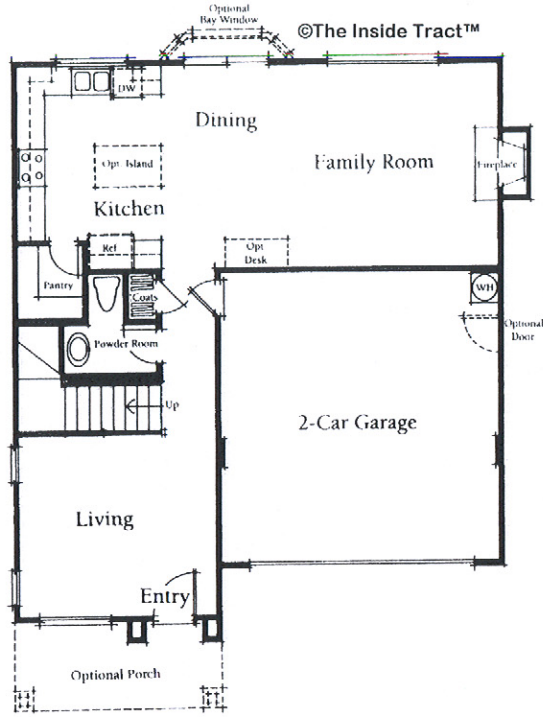

**TRACT: (KELL) Kelsey Lane MODEL: C Veranda House (2) Alt.1 - 2379 Sq.Ft. Sq.Ft. (Approx)**  
Copyright ©The Inside Tract™ - All rights reserved.

First Floor

Second Floor Configuration  
With Third Floor Attic Option

Third Floor  
Attic Option