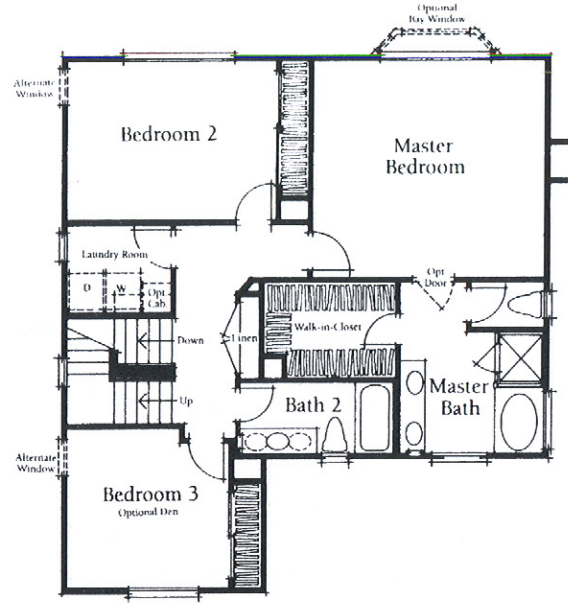

**TRACT: (KELL) Kelsey Lane MODEL: C Veranda House (2) Alt.1 - 2379 Sq.Ft. Sq.Ft. (Approx)**  
Copyright ©The Inside Tract™ - All rights reserved.

First Floor

Second Floor Configuration  
With Third Floor Attic Option

Third Floor  
Attic Option