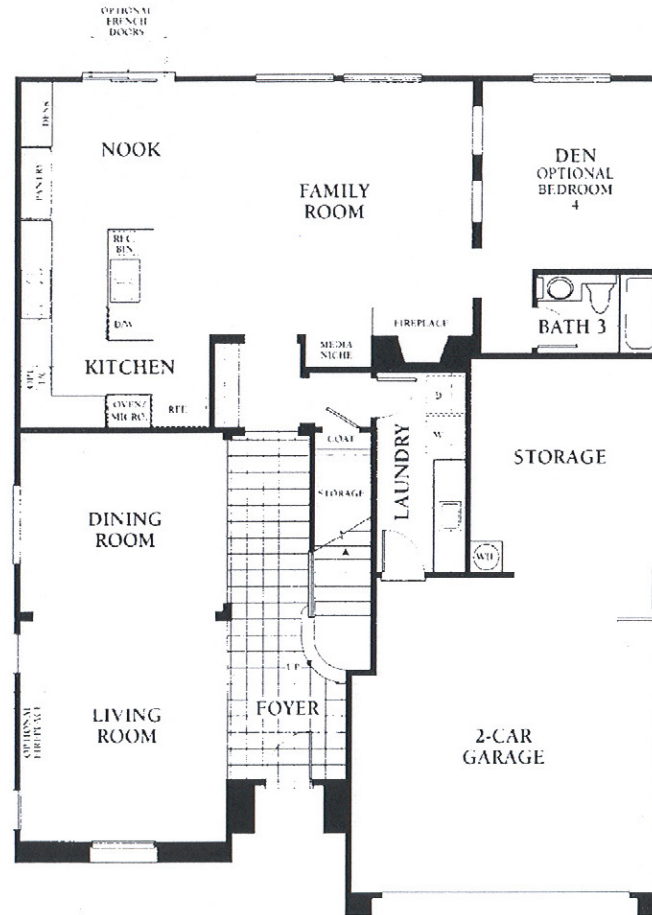

**TRACT: (AG) Autumn Glen MODEL: A Plan One Storage in Gar. - 2698 Sq.Ft. Sq.Ft. (Approx)**  
 Copyright ©The Inside Tract™ - All rights reserved.

*Second Floor*

*First Floor*