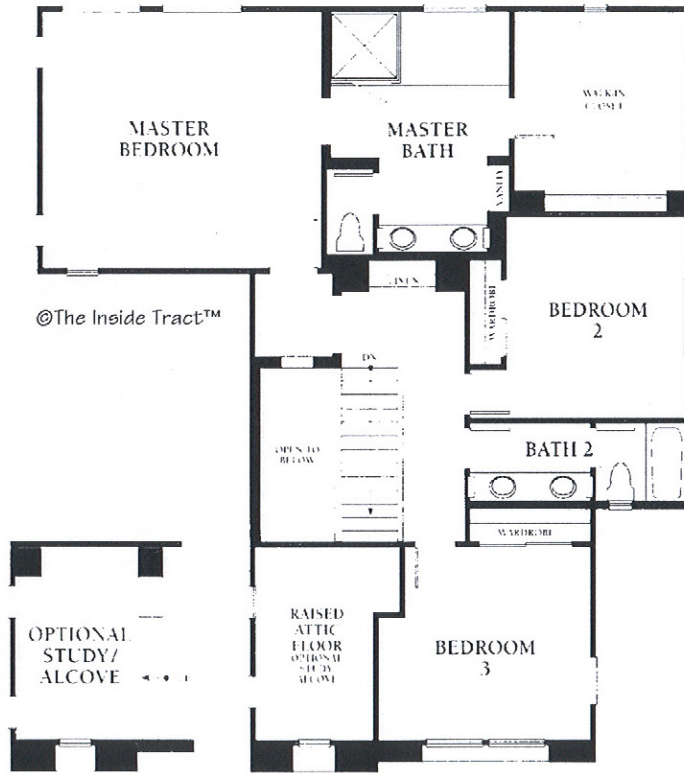

**TRACT: (AG) Autumn Glen MODEL: A Plan One Storage in Gar. - 2698 Sq.Ft. Sq.Ft. (Approx)**  
 Copyright ©The Inside Tract™ - All rights reserved.

*Second Floor*

*First Floor*